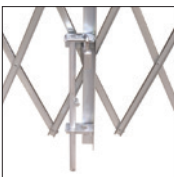

## L BRACKET

Bracket extends gate 6" or 9" from wall or casing to clear overhead door tracks and bollards. Bracket can be used to face-mount any Single or Pair Gate.

## H BRACKET

Bracket mounts overhead in the center of Pair Gates, joining both sides to provide additional security and rigidity.

## CYLINDER LOCK

Installed during manufacturing, the laminated stainless steel core and hook shape interior defeat attempts to pry the gate from its jamb or track.

## GATE HANDLE

IEP Folding Gates are easy to open and close, but if preferred, a handle can be welded onto custom gates.