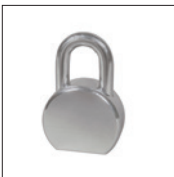

## L BRACKET

Bracket extends gate 6" or 9" from wall or casing to clear overhead door tracks and bollards. Bracket can be used to face-mount any Single or Pair Gate.

## H BRACKET

Bracket mounts overhead in the center of Pair Gates, joining both sides to provide additional security and rigidity.

## CYLINDER LOCK

Installed during manufacturing, the laminated stainless steel core and hook shape interior defeat attempts to pry the gate from its jamb or track.